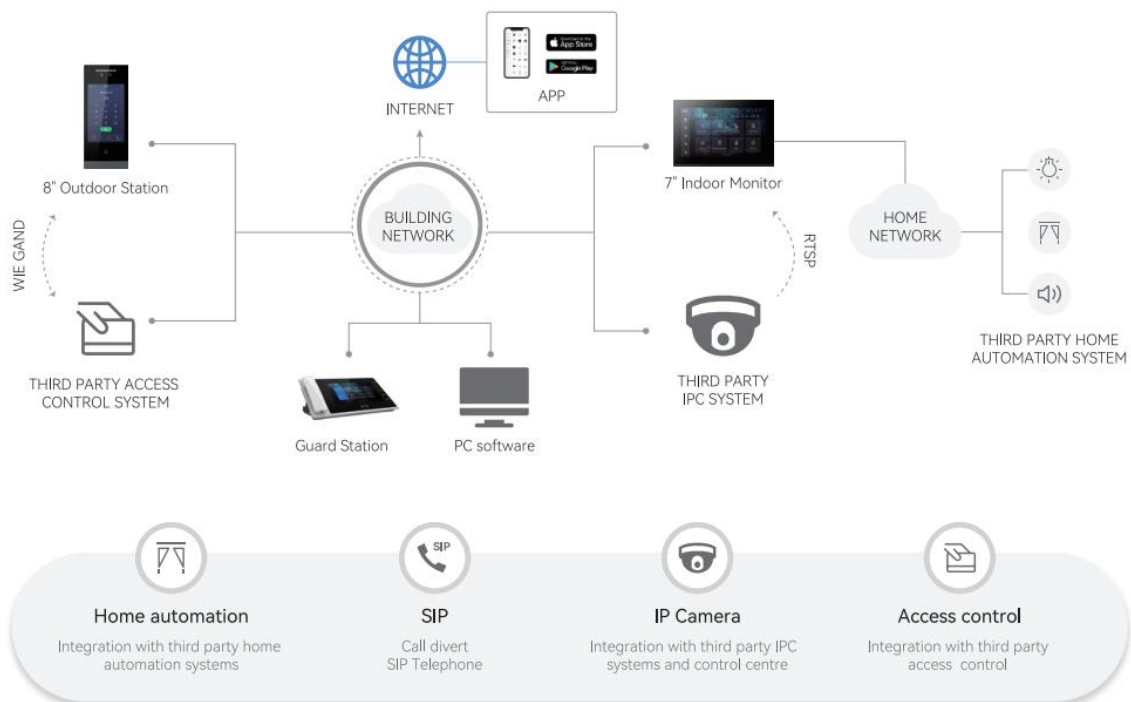

# JRC-OV-FR-TS-SIP-801-B S SERIES- 8" Outdoor Station (Face Recognition+)

## Key Characteristics

### Basic Function

- 8" IPS display
- Support IC Card
- Auto fill light with high luminance LED
- Door status detection, timeout alarm
- Using binocular wide dynamic range + near-infrared camera
- Support 9 unlock methods
- 2 different configuration modes: Automatic model & DHCP model
- Built-in human proximity detection
- Wiegand setting
- Support alarm input/ output
- 2 locks management
- OTA online upgrade

## Specifications

Model		JRC-OV-FR-TS-SIP-801-B	
System Parameters	Processor	High-Performance Embedded SOC Processor	
	Operation system	Linux Operation System 2 x Cortex-A7 1.2GHz 32K RMA512MB	
Video Parameters	Camera	CMOS 2 MP HD Colorful Camera	
	Video compression standard	H.264	
	Resolution	Video: 1024*720 Display: 800*1280	
	Video frame rate	15 fps	
Audio Parameters	Audio input	Built-in Omnidirectional Microphone	
	Audio output	Built-in Loudspeaker	
	Audio compression standard	G.711 A	
	Audio sample rate	16K 16Bit	
	Audio quality	Noise Suppression and Echo Cancellation	
Access control Parameters	Internal card reader	Built-in IC Card Reader	
	Exit button	Exit Button for Opening the Door	
	Door magnetic detection	Detects Door Magnetic Status	
Light Supplement	Light supplement mode	LED Supplement	Visible Light Supplement
Network parameters	Ethernet	10/100 Mbps Self-Adaptive Ethernet	
	Network protocol	TCP/IP, UDP,SIP,HTTP, HTTPS, FTP,RTSP, RTP	
Alarm Parameters	Alarm input	Door Magnetic Alarm, Tampering Alarm	
Device Interfaces	Network interface	1 RJ-45 10/100 Mbps Self-Adaptive Ethernet Interface	
	RS-485	1 RS-485 Half-Duplex Port	
	I/O input	+12V	
	I/O output	Door lock, Door status detection, Weigrand	
	Material	Aluminum Alloy + Glass	
	Power supply	DC 24V	
	Power consumption	≤12 W	
	Working temperature	-40° C to +70° C (-40° F to 158° F)	
	Working humidity	10% to 90%	
	IP protection level	IP54	
	Dimensions (L × W ×H)	130.5×308×26.50mm	
Certification	CE, ROHS		