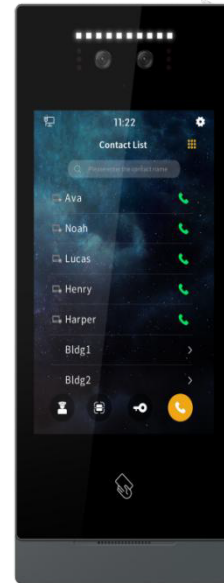

# JRC-OV-FR-TS-SIP-801-B S SERIES- 8" Outdoor Station (Face Recognition+)

### Basic Function

- 8" IPS display
- Support IC Card
- Auto fill light with high luminance LED
- Door status detection, timeout alarm
- Using binocular wide dynamic range + near-infrared camera
- Support 9 unlock methods
- 2 different configuration modes: Automatic model & DHCP model
- Built-in human proximity detection
- Wiegand setting
- Support alarm input/ output
- 2 locks management
- OTA online upgrade